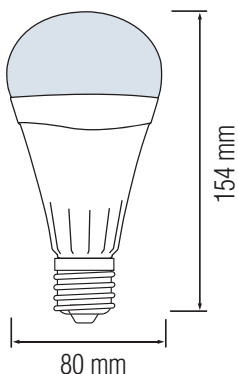

# RECHARGEABLE EMERGENCY LED BULB

Product&Family Code:

001 055 0012

**DURAMAX-12**

**NEW**  
PRODUCT

Rechargeable  
Emergency  
LED  
Bulb

Emergency Lighting  
Duration: 3 Hours

Technical Data	
Voltage (V)	100-250V
Product Wattage (W)	12
Equivalence with incandescent lamp	96
Colour Render Index (Ra)	>Ra80
Colour Temperature (K)	6400K
Materials	Aluminium Housing with PMMA Diffuser
Emergency Work	4.5W, 500 Lm
Battery	3,7V 2200mAh Li-ion Battery
Emergency Duration Time	3 Hours
Warm-up time up to 60 %of the full light output	Instant Full Light
Dimmable	No
EEL	<b>A+</b>
Luminous Flux (lm)	1080
Luminous Efficacy (lm/W)	90
Rated Life (hrs) ⌚	30,000
Power Factor	>0.5
Beam Angle $\Delta$	175 °
Starting Time	<0.5
Number of ON-OFF cycling	x12,500

## Technical Drawing