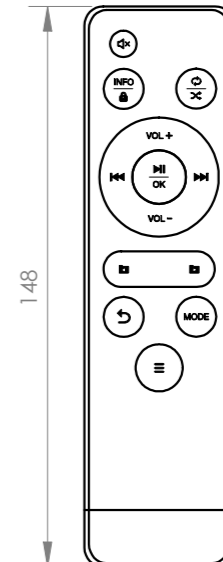

Model	Description	Units	Scale
	KS-WALL-4	4 SPEAKERS SOUND KIT	mm	1:2