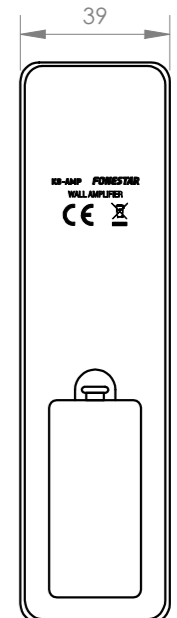

+ Info:

<https://fonestar.com/KS-WALL-4>

## TECHNICAL CHARACTERISTICS

FEATURES	<p>Sound kit: compact stereo amplifier with 4 x 6" ceiling speakers. Stereo player with Bluetooth receiver, USB player and FM tuner with 50 presets and auto search. Autoplay, starts playback automatically when switched on. Memory of the last selected mode. Playback mode memory (random, repeat). 2.15" LCD display of mode and playback information. Configurable maximum volume. Shut-off timer. Bass and treble equalization. Mono/stereo output selector of the player. Control via touch buttons or via included remote control. 2 x line level auxiliary inputs (mono). For square and round universal standard case.</p>
BLUETOOTH	<p>5.0 Bluetooth. 10 m transmission distance</p>
POWER	25 + 25 W RMS@4 Ohm
SPEAKERS	<p>4 x 6"@8 Ohm speakers ABS body Frameless aluminium round grille</p>
INPUTS	<p>1 x aux line, 3.5 mm jack, 200 mV RMS 1 x aux line, euroblock, 200 mV RMS 1 x FM antenna</p>
OUTPUTS	Loudspeakers: 4-8 Ohm, euroblock
COLOUR	White (RAL 9003)
POWER SUPPLY	100-240 V AC
DIMENSIONS	<p>Amplifier: Exterior: 83 x 83 x 39 mm depth Assembly: 47 x 47 x 27 mm depth Distance between screws: 60 mm</p> <p>Speakers: 186 mm Ø x 70 mm depth Cut-out hole: 170 mm</p>
WEIGHT	2,3 kg
ACCESSORIES	<p>Cableado de altavoz 4 x 5 m Cable de antena FM Mando a distancia Pilas incluidas</p>
OPTIONAL	DOT-BOX-B: caja para montaje en superficie
NOTE	Bluetooth ID and password can be changed on request.

+ Info:  
<https://fonestar.com/KS-WALL-4>

	Model	Description	Units	Scale
	KS-WALL-4	4 SPEAKERS SOUND KIT	mm	1:2