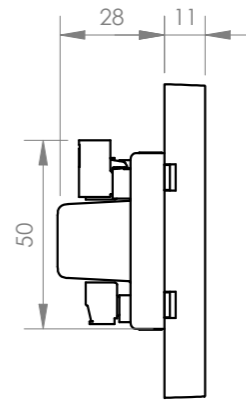

+ Info:  
<https://fonestar.com/KS-WALL-4>

	Model	Description	Units	Scale
	KS-WALL-4	4 SPEAKERS SOUND KIT	mm	1:2