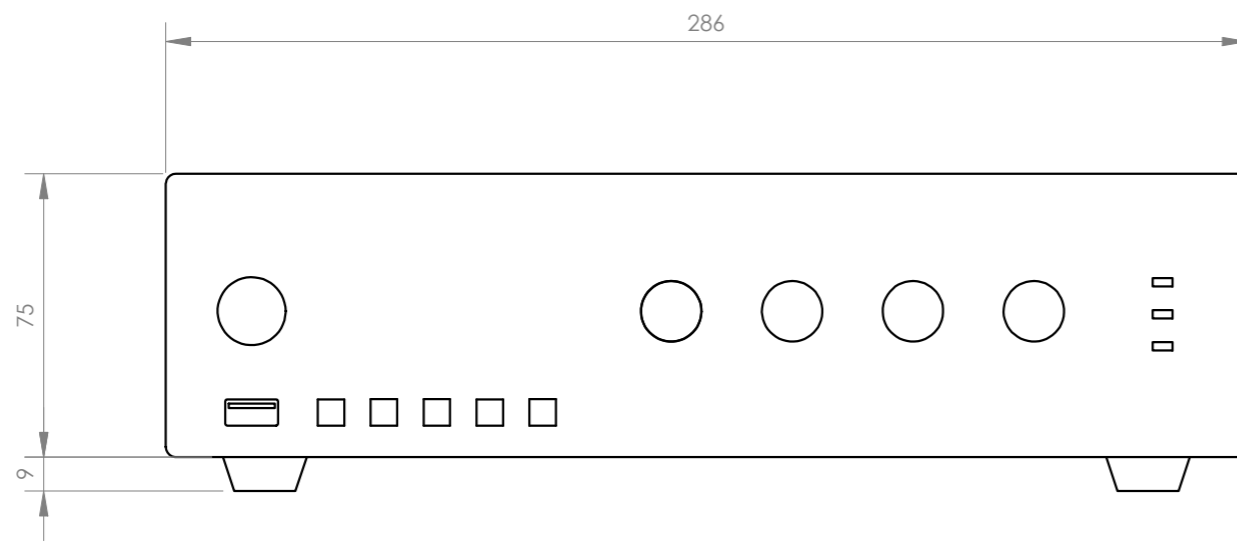

+ Info:  
<https://fonestar.com/PROX-30>

Frequency response

Block diagram

+ Info  
<https://fonestar.com/PROX-30>

<b>FONESTAR</b>	Model	Description	Units	Scale
	PROX-30	PA SINGLE ZONE AMPLIFIER	mm	1:2