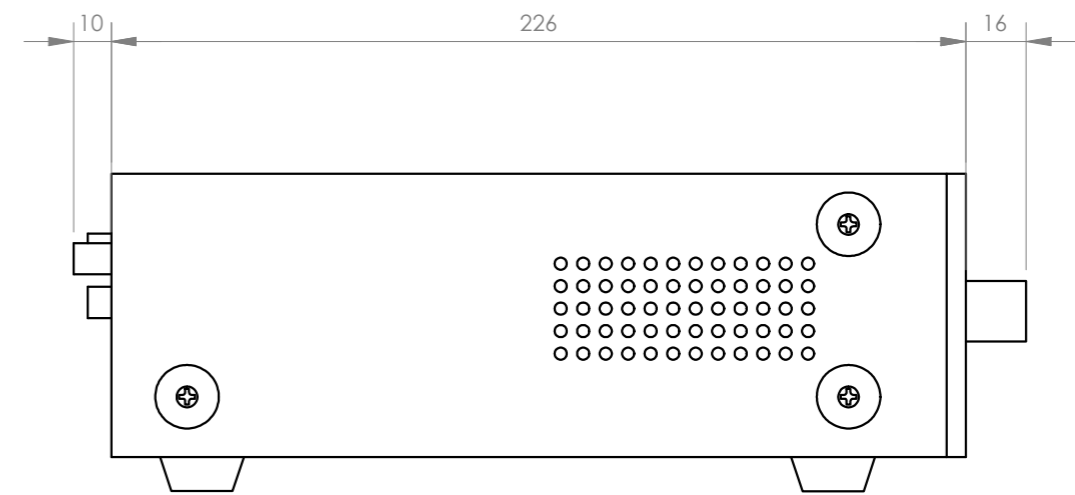

+ Info:  
<https://fonestar.com/PROX-30>

Frequency response

Block diagram

+ Info  
<https://fonestar.com/PROX-30>

<b>FONESTAR</b>	Model	Description	Units	Scale
	PROX-30	PA SINGLE ZONE AMPLIFIER	mm	1:2