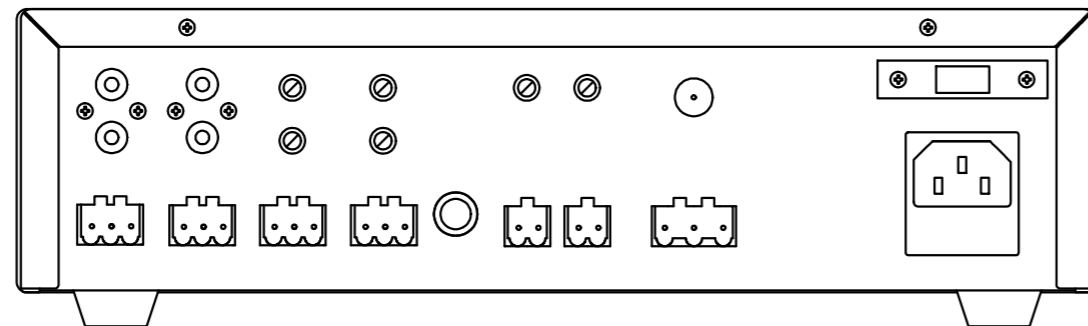

FONESTAR	Model	Description	Units	Scale
	PROX-30	PA SINGLE ZONE AMPLIFIER	mm	1:2