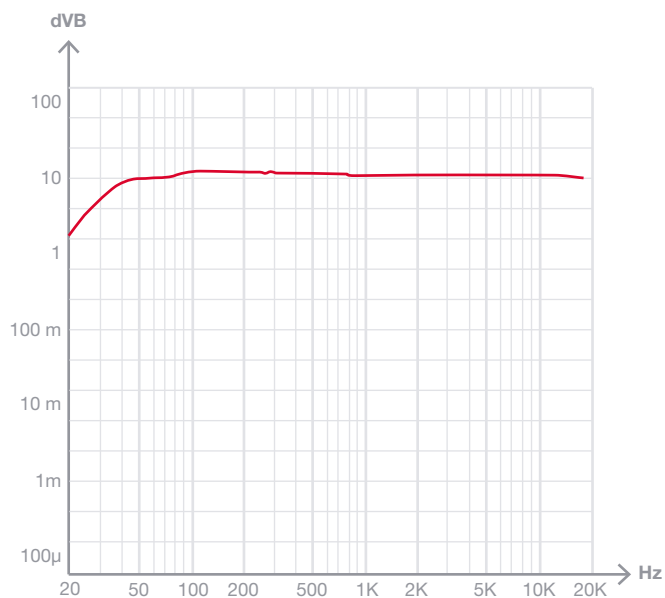

Frequency response

Block diagram