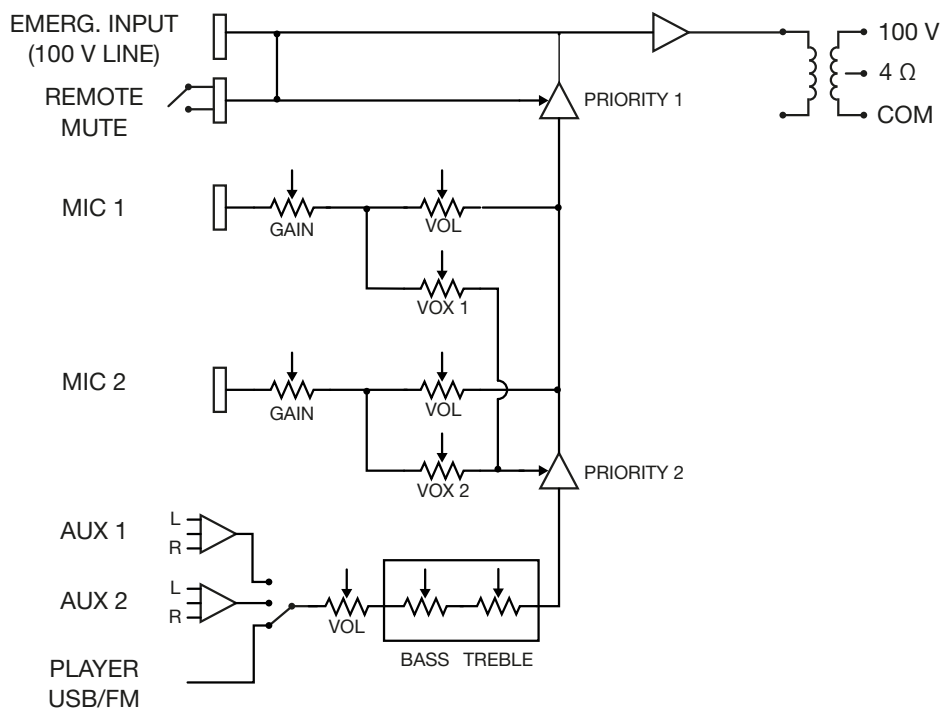

+ Info
<https://fonestar.com/PROX-30>