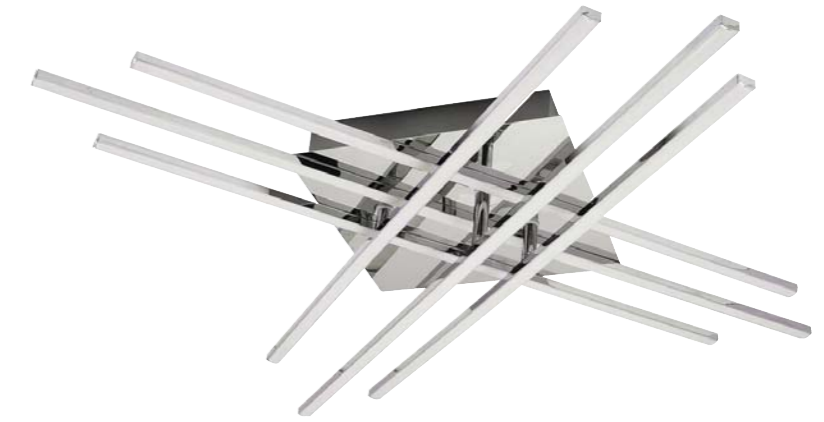

LED SUSPENSION LIGHT

019 019 0045

Technical Data

Voltage (V)	110-240
Product Wattage	45
Equivalence with incandescent lamp(W)	360
Colour Render Index (Ra)	>Ra80
Colour Temperature (K)	4000K
Materials	Iron + Aluminium + PC + Acrylic
Protection Class	I
Dimmable	No
EEL	A to A+
Warm-up time up to 60 % of the full light output	Instant Full Light
Luminous Flux (lm)	3964
Luminous Efficacy (lm/W)	88
Rated Life (hrs)	30.000
IP Rating	20
Power Factor	>0.5
Beam Angle	120°

GLORY

Applications

· LED Suspension Light has been specifically designed for use indoors and is ideal for both hospitality and residential lighting.

Features

- High Lumen and CRI, Good quality & Constant Current driver.
- High heat dissipation, low carbon and environmental protection.
- SMD LED Lamp Base
- Very low energy consumption