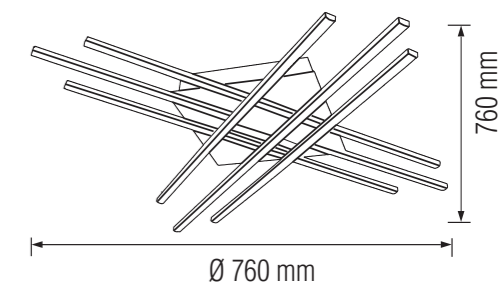

Technical Drawing

İstanbul Trakya Serbest Bölgesi Ferhatpaşa S.B. Mah.
Açelya Sk. Dış Kapı: 2 İç Kapı: 301
Çatalca / İSTANBUL

Phone +90 (212) 786 62 20
Fax +90 (212) 786 62 19
E-Mail info@horozelektrik.com