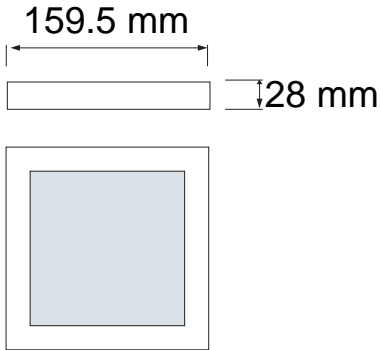

LED DOWNLIGHT

Product&Family Code:

016 026 0012

ARINA-12

Technical Drawing

Technical Data

Voltage (V)	220-240V
Product Wattage (W)	12
Equivalence with incandescent lamp	96
Colour Render Index (Ra)	>Ra80
Colour Temperature (K)	3000K / 4200K / 6400K
Materials	Aluminium Die Casting Body
Protection Class	II
Dimmable	No
EEI	A to A++
Warm-up time up to 60 % of the full light output	Instant Full Light
Luminous Flux (lm)	840
Luminous Efficacy (lm/W)	70
Rated Life (hrs) ⌚	30.000
IP Rating	20
Power Factor	>0.5
Beam Angle	120°
Starting Time	<0.2s
Number of ON-OFF cycling	x25.000