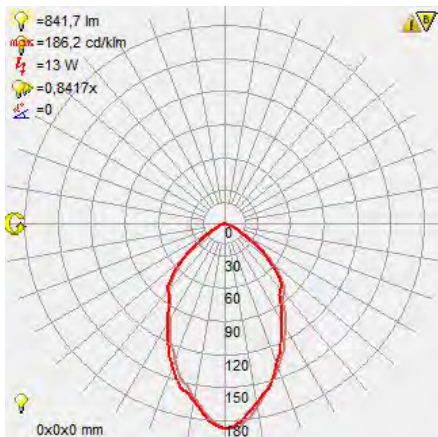

Photometric Diagram