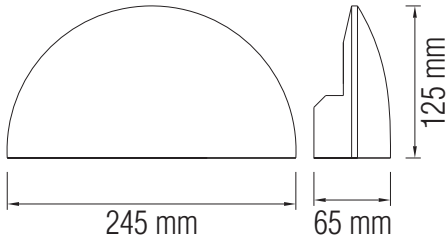

Technical Drawing

Technical Data

Voltage (V)	220-240V
Product Wattage (W)	5.5
Equivalence with incandescent lamp(W)	44
Colour Render Index (Ra)	>Ra70
Colour Temperature (K)	4100K
Materials	Alumunium
Protection Class	I
Dimmable	No
EEI	A to A++
Warm-up time up to 60 %of the full light output	Instant Full Light
Luminous Flux (lm)	385
Luminous Efficacy (lm/W)	77
Rated Life (hrs) ⌚	30.000
IP Rating	44
Power Factor	>0.5
Beam Angle	120°
Starting Time	<0.2s
Number of ON-OFF cycling	x15.000