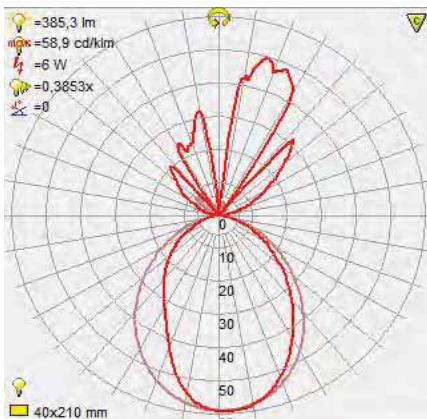

Photometric Diagram

Features

- High Lumen and CRI, Good quality & Constant Current driver.
- High heat dissipation, low carbon and environmental protection.
- Power LED Lamp Base.
- Innovative Design of Assembly Structure