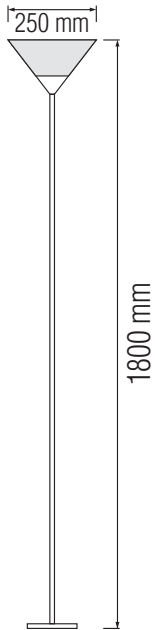

FLOOR LAMP

 Product&Family Code: **045 001 0001**
HL 080
MERİÇ-1

WHITE

BLUE

GREEN

ORANGE

Technical Data

Voltage (V)	220-240V
Product Wattage (W)	Max. 100W
Lamp Type	E27
WEEE Regulation Appropriate	Yes
Operation Temperature	-20 / +40
Materials	Iron
Protection Class	II
Dimmable	No
EEI	E to A++
IP Rating	20

Technical Drawing

Applications

- Designed indoor applications

Features

- Easy installation
- High heat dissipation, low carbon and environmental protection.
- Low energy bulb (Bulb not included)