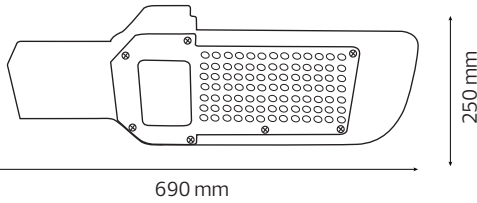

# LED STREET LAMP

Product&amp;Family Code: 074 005 0150

**ORLANDO-150**

## Technical Drawing

## Technical Data

Voltage (V)	85-265V
Product Wattage (W)	150
Equivalence with incandescent lamp(W)	1200
Colour Render Index (Ra)	>Ra70
Colour Temperature (K)	6400K
Materials	Aluminium + PC
Protection Class	I
Dimmable	No
EEI	A to A++
Warm-up time up to 60 %of the full light output	Instant Full Light
Luminous Flux (lm)	15061
Luminous Efficacy (lm/W)	100
Rated Life (hrs) ⌚	30.000
IP Rating	65
Power Factor	>0.9
Beam Angle	120°
Hole Diameter (mm)	60
Installation Height(m)	5