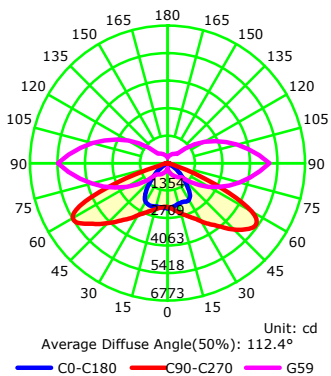

## Technical Drawing

## Photometric Diagram

## Technical Data

Voltage (V)	85-265V
Product Wattage (W)	150
Equivalence with incandescent lamp(W)	1200
Colour Render Index (Ra)	>Ra70
Colour Temperature (K)	6400K
Materials	Aluminium + PC
Protection Class	I
Dimmable	No
EEI	A to A++
Warm-up time up to 60 %of the full light output	Instant Full Light
Luminous Flux (lm)	15061
Luminous Efficacy (lm/W)	100
Rated Life (hrs) ⌚	30.000
IP Rating	65
Power Factor	>0.9
Beam Angle	120°
Hole Diameter (mm)	60
Installation Height(m)	5