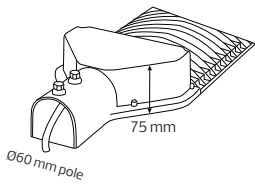

## Technical Drawing

## Technical Data

Voltage (V)	85-265V
Product Wattage (W)	150
Equivalence with incandescent lamp(W)	1200
Colour Render Index (Ra)	>Ra70
Colour Temperature (K)	6400K
Materials	Aluminium + PC
Protection Class	I
Dimmable	No
EEI	A to A++
Warm-up time up to 60 %of the full light output	Instant Full Light
Luminous Flux (lm)	15061
Luminous Efficacy (lm/W)	100
Rated Life (hrs) ⌚	30.000
IP Rating	65
Power Factor	>0.9
Beam Angle	120°
Hole Diameter (mm)	60
Installation Height(m)	5